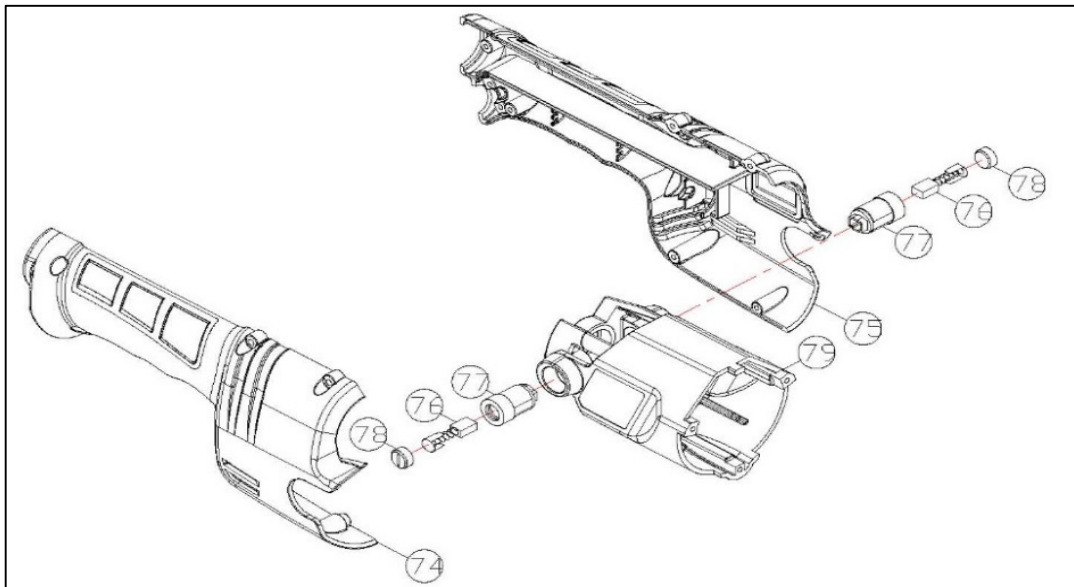

Specific Spare Parts for New Version of 955 (230V)

S/N from: 4300001

Spare Part kits

Mirka Code	Item	Description	Kit	QTY	Model
8394017911		Motor Housing kit			
	77	Carbon Brush Holder	K	2	
	79	Motor Housing		1	
	103	Socket Set Screw (M3x4xP0.5)		2	
8394027611		Carbon Brush & Cap kit			
	76	Carbon Brush	L	2	
	78	Brush Cap		2	

Spare Parts

Mirka Code	Item	Description	Kit	QTY	Model
8394017411	74	Right Handle Cover		1	
8394017511	75	Left Handle Cover		1	
	76	Carbon Brush	L	2	
8394017711	77	Carbon Brush Holder	K	2	
	78	Brush Cap	L	2	
	79	Motor Housing	K	1	
	103	Socket Set Screw (M3x4xP0.5)	K	2	

Specific parts for old MIRO on next page.