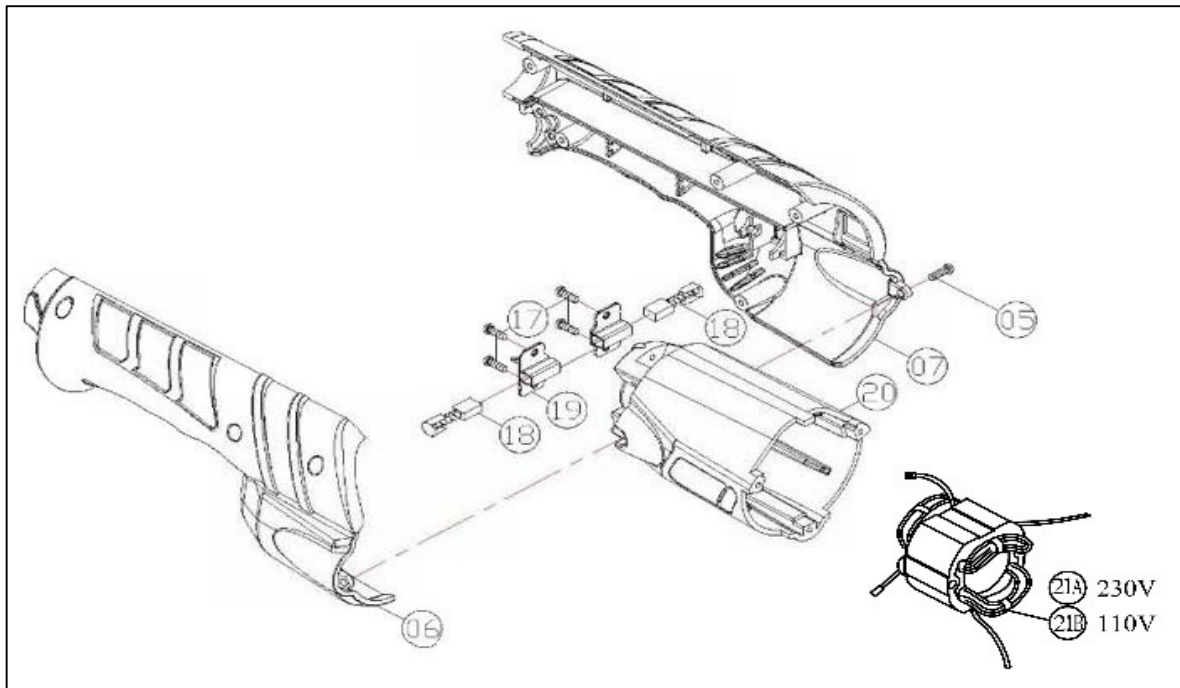

Specific Spare Parts for Old Version of 955 (230V,110V) & 955-S (230V)

S/N to: 1010001

Spare Parts

Mirka Code	Item	Description	Kit	QTY	Model
8394010511	5	Screw M4x16		1	
8394010611	6	Right Handle Cover		1	
8394010711	7	Left Handle Cover		1	
8394011711	17	Screw M4x10		4	
8394021811	18	Carbon Brush kit 2/pack		2	
8394011911	19	Carbon Brush Holder		2	
8394012011	20	Motor Housing		1	
8394012111	21A	Stator 230V		1	
8394112111	21B	Stator 110V		1