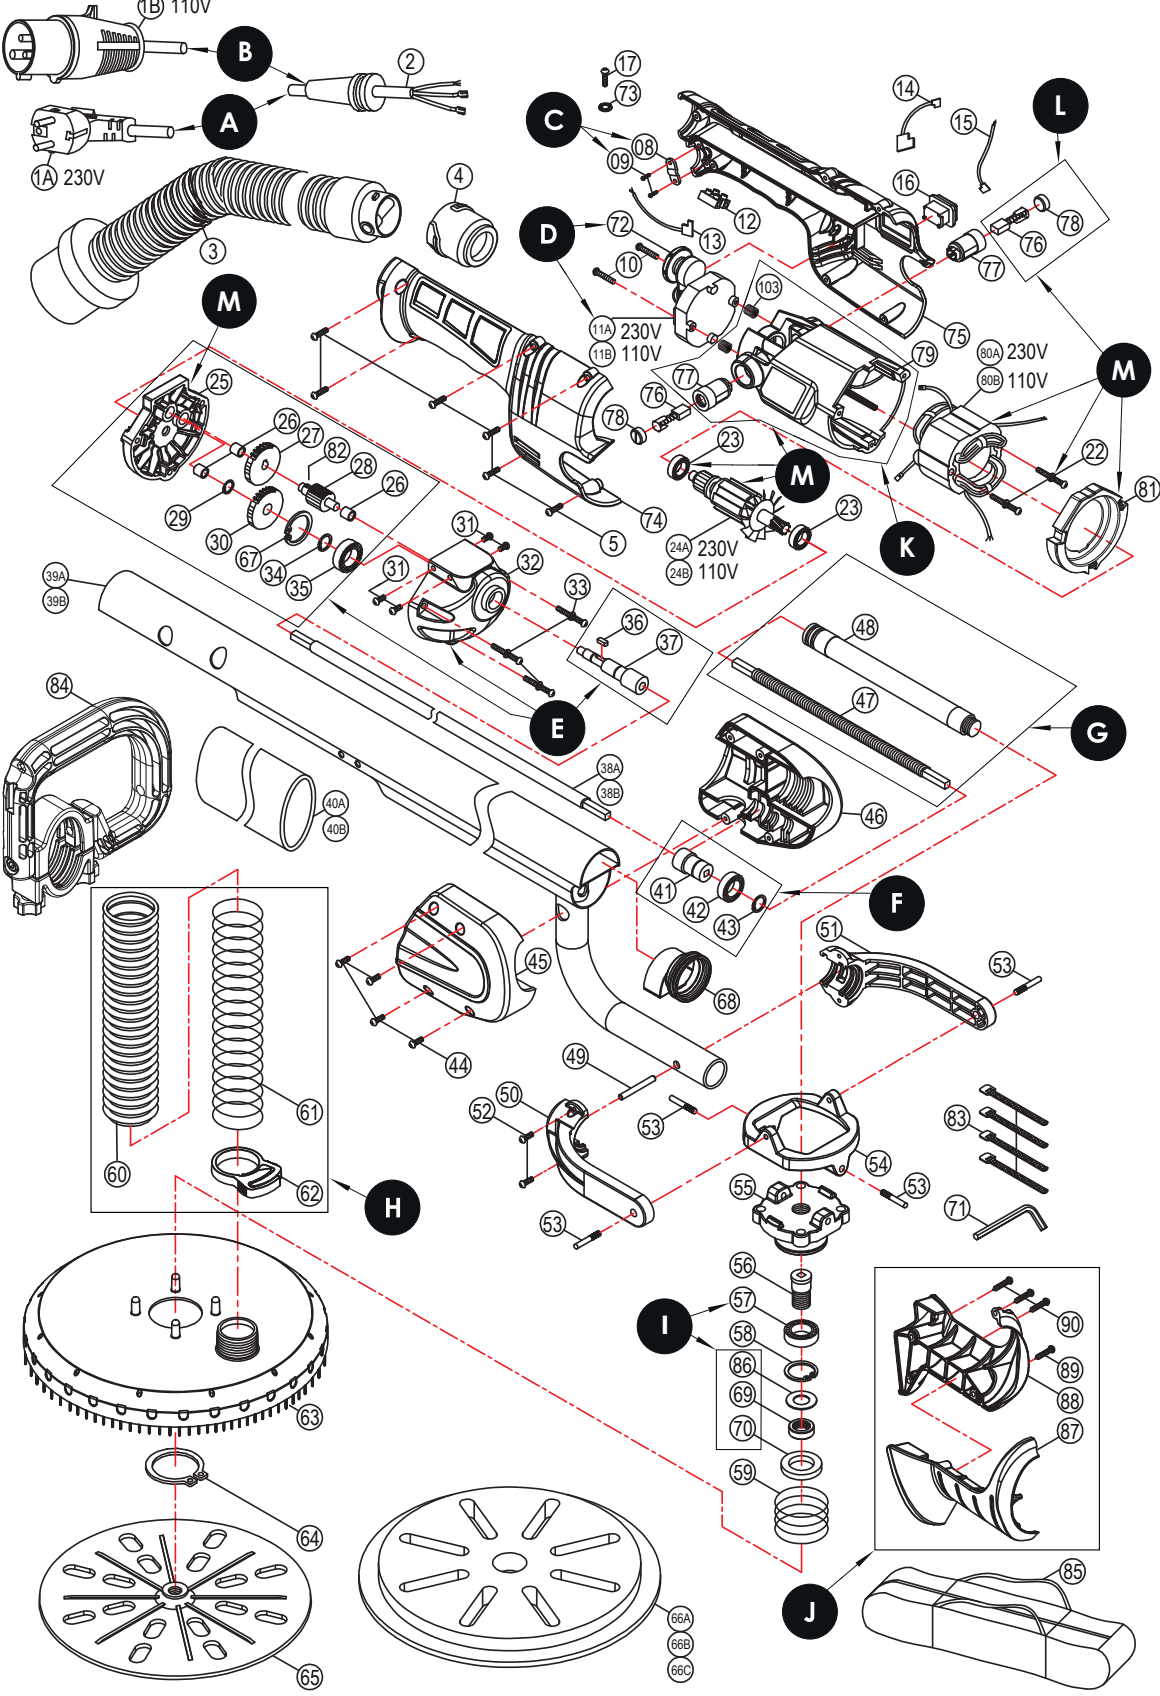

Exploded view for Miro 955 & 955-S 225 mm (230 & 110V)

Updated 09.04.2020

Shared spare parts for old version of 955 (230V & 110V) and 955-S (230V) and new version of 955 (230 V).

Miro 955 & 955-S 225 mm (230 & 110V) Spare Part kits

Electrical tool must be serviced by a qualified repair person and in accordance with national requirements.

Note! Repairs done by non-authorized repairer will breach the Mirka warranty.

Mirka Code	Item	Description	Kit	QTY	Model
8394020111		Power Cable kit 230V			
	1A	Power Supply Cable 4 m 230V	A	1	
	2	Cord Armor		1	
8394110111		Power Cable kit 110V			
	1B	Power Supply Cable 4 m 110V	B	1	
	2	Cord Armor		1	
8394020911		Cable Clip kit			
	8	Cable Clip	C	1	
	9	Screw M4x14		2	
8394011111		Speed Control kit 230V			
	11A	Speed Control Unit 230 V	D	1	
	72	Thumb Wheel		1	
8394111111		Speed Control kit 110V			
	11B	Speed Control Unit 110 V	D	1	
	72	Thumb Wheel		1	
8394023211		Gear Box Assembly kit			
	25	Gear plate		1	
	26	Bushing 6x10x8		3	
	27	Intermediate gear 0,6x44T		1	
	28	Intermediate gear pinion 0,8x11T		1	
	29	Internal circlip S-8		1	
	30	Output gear M0,8x41T		1	
	32	Gear case	E	1	
	34	Internal circlip S-10		1	
	35	Ball bearing 6200-2RU		1	
	36	Woodruff key 3x3x8		1	
	37	Spindle		1	
67	External circlip R-30		1		
82	Woodruff Key		1		
8394024111		Shaft Connector Socket kit			
	41	Shaft Connector Socket	F	1	
	42	Ball Bearing 6001 2RU		1	
	43	Internal Circlip S-12		1	
8394024711		Drive Cable kit			
	47	Drive Cable	G	1	
	48	Drive Cable Cover		1	
8394026011		Vacuum Hose kit			
	60	Hose	H	1	
	61	Spring		1	
	62	Clamp		1	
8394025711		Bearing and Seal kit			
	57	Ball bearing 6002-2RSH		1	
	69	Shaft race M14x20x6,5	I	1	
	70	Radial shaft seal 20x32x5		1	
	86	Felt washer		1